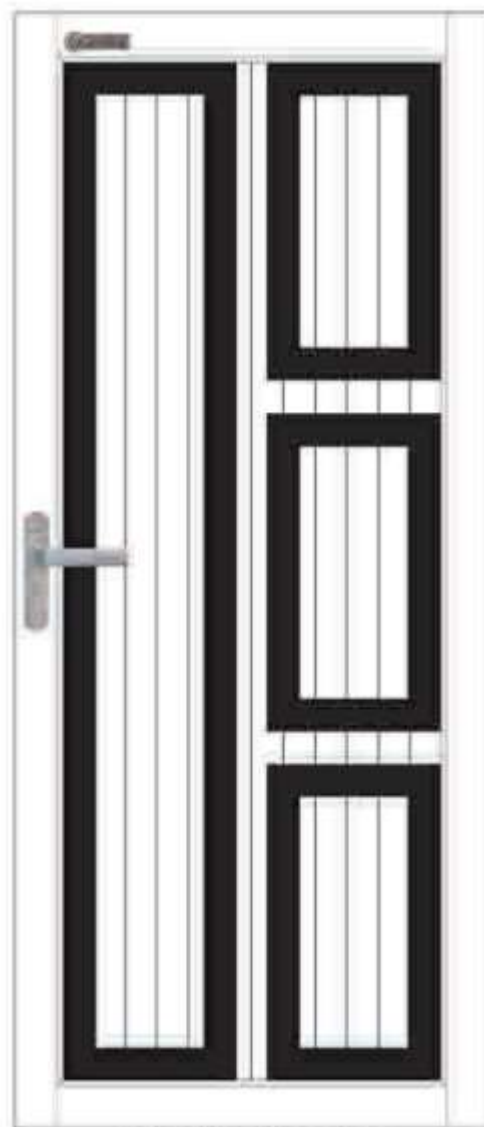

EUROPE SOLID SWING DOOR

EUROPE SOLID 21610F

BK8072
Safety Lock

Double Lock
A803
(BAFG 013)

Aluminium
Hinges

NA

PCW

BLACK

BAFG 015

AFSW02

K691

FB025A

EUROPE SOLID SWING DOOR

EUROPE SOLID 21611F

EUROPE SOLID 21612F

EUROPE SOLID SWING DOOR