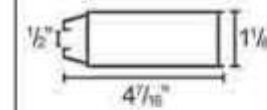

EUROPE SOLID SWING DOOR

NA

PCW

BLACK

AFSW02