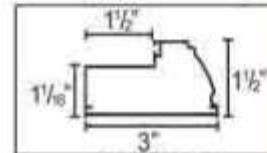

EUROPE SOLID SWING DOOR

EUROPE SOLID 21610F

BK8072
Safety Lock

Double Lock
A803
(BAFG 013)

Aluminium
Hinges

NA

PCW

BLACK